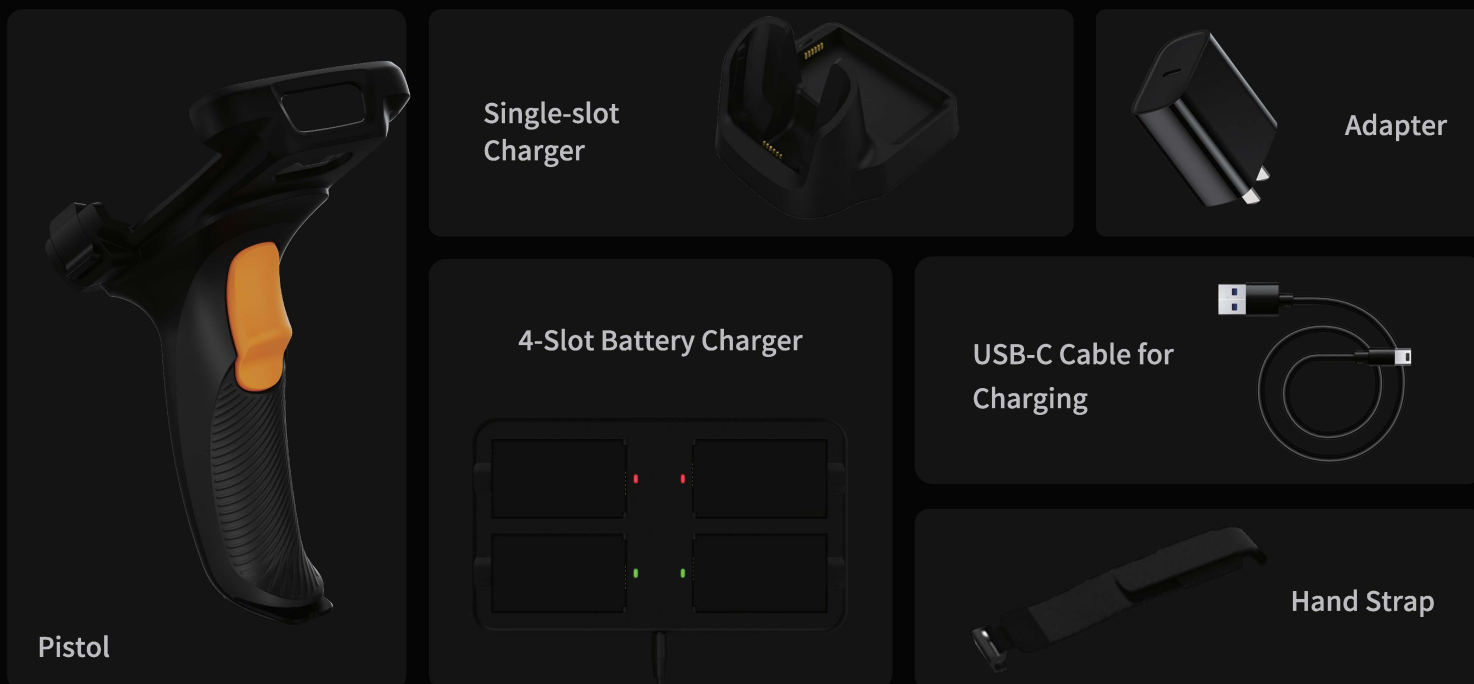

Kiosk
Restrict User Access and
Usage Permissions

DataWedge
Efficiently Transfer and
Install Files on the Device

Movstage
A QR Code Configuration
App for Device Settings

» OPTIONAL ACCESSORIES*

*Our products are being upgraded. Please check our official channels for updates.

» PARAMETERS

 Processor Octa-core 4*A53@2.0GHz+ 4*A53@1.5GHz	 OS Android 13.0 upgradable to Android 15.0	 Memory 4 GB RAM/64 GB Flash; (Default) 3 GB RAM/32 GB Flash; 6 GB RAM/128 GB Flash	 SIM Dual SIM Cards	 Expansion Slot Micro SD Card (up to 256GB)
 Display 5.45 inches	 Camera Rear: 13MP, AF, 1A Flash Front: 2MP	 Battery Li-Ion, 3.85 V 5000 mAh Polymer	 Audio Microphone Speaker Receiver	 Charging Type-C and POGO Charging, Supporting 18W Fast Charging
 Prompt Facility Speaker Vibration Prompt LED Prompt	 Sensors G-sensor; Proximity Sensor; Light Sensor; E-Compass; Gyroscope; Hall Sensor	 Scanner XC E4 Zebra 4710	 Barcode one-dimensional two-dimensional barcode	 FOV Horizontal: 42.0° Vertical: 26.8°
 Motion Tolerance 6m/s	 Network 2G: B3/5/8 3G: B1/5/8; 34/39; 4G: B1/3/5/7/8/20/34/38 /39/40/41	 WLAN IEEE 802.11 a/b/g/n/ac	 Bluetooth Bluetooth Class 5.0	 GPS GPS/AGPS/ Beidou/Galileo/ GLONASS/QZSS
 USB Type-C *1	 OTG Yes	 NFC Frequency: 13.56MHz Distance: Within 2-4mm TCP: ISO14443A /14443B/15693	 Size 151*73*14mm	 Vibration Motor Yes
 Environment Operating Temperature: -20°C ~ 60°C Storage Temperature: -40°C~70°C (Battery not included) Humidity: 5%~95% Non-condensing	 Weight 239g (Battery Included)	 Protect Grade Drop Standard: Multiple Falls on the 1.5m Marble Floor Roll Drop Standard: 1000 Times of 0.5-meter Roller Drop International Protection: IP67 Electrostatic Discharge: Contact: ±8KV, Air: ±15KV		