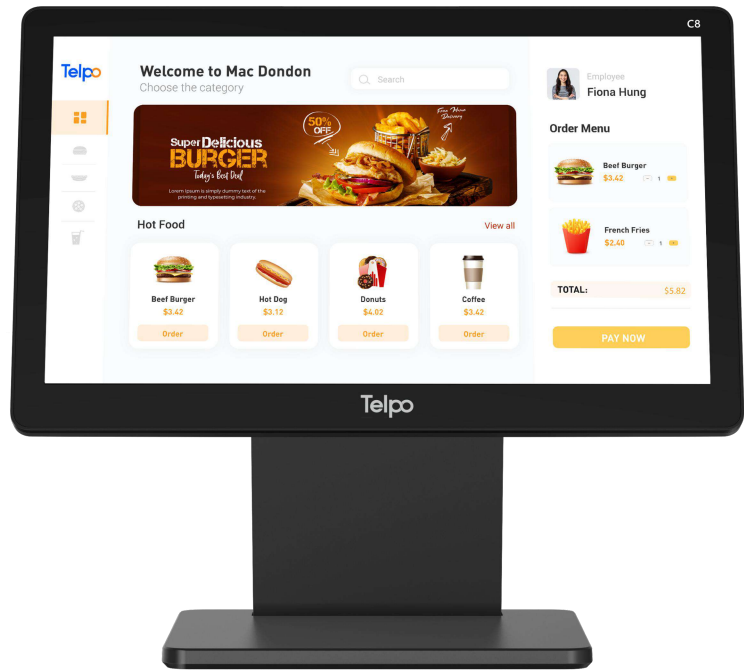

C8

Android Desktop POS

Android

Dual Screen

Face

Card Reader

Rich Interface

Telpo Cloud

15.6"+15.6"

15.6-inch, 1920*1080
(Optional)

15.6"+10.1"

10.1-inch, 1280*800
(Optional)

15.6"+LED

Customer Display: LED
(Optional)

15.6"

15.6-inch, 1920*1080

C8 Android Desktop POS

OS	Android 12 or above
Processor	Octa-Core 2.7GHz
Memory	4GB DDR, 64GB eMMC ※ 6GB DDR, 128GB UFS ※ 8GB DDR, 128GB UFS
Display	Main Display: 15.6-inch, 1920*1080 ※ Customer Display: 10.1-inch, 1280*800 or above ※ Customer Display: 15.6-inch, 1920*1080 or above ※ Customer Display: LED
※ Camera	Single-lens Camera Dual-lens Camera 3D Depth Sensing Camera
Communications	WiFi/Bluetooth/Ethernet ※ LTE/WCDMA/GPRS
※ Smart Card Reader	Support
※ Contactless Card Reader	ISO14443 Type A/B, Mifare
Peripheral Ports	4 USB, 1 Micro USB, 1 RJ11, 1 RJ12, 1 RJ45, 1 Audio Jack
Audio	Digital Audio Speaker
Power Supply	12V/3A
Others	1 Power Key
Environmental	Operating temperature: -5°C~ 45°C Storage temperature: -25°C~ 60°C
※ MDM	Mobile Device Management
Certification	CE, FCC