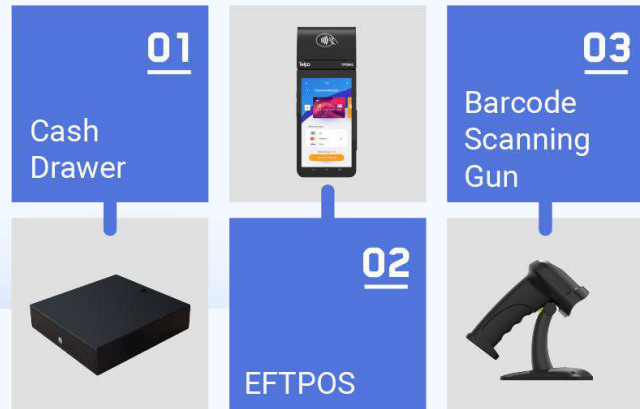

C2 Android Cash Register

OS	Android 11 or above
Processor	Hexa-Core 1.8GHz
Memory	8GB DDR, 128GB eMMC
Display	Main Display: 15.6-inch, 1920*1080 ※ Customer Display: 15.6-inch, 1920*1080 ※ Customer Display: 10.1-inch, 1024*600
※ Camera	Single-lens Camera Dual-lens Camera 3D Depth Sensing Camera
※ Printer	Paper width 80mm,Φ80mm, with auto cutter
Communications	WiFi/Bluetooth/Ethernet
Peripheral Ports	4 USB, 1 Micro USB, 1 DB9 (RS232) , 1 RJ12, 1 RJ45, 1 Audio Jack, IDC port
Audio	Digital Audio Speaker
Power Supply	24V/2.5A
Others	1 Power Key
Dimensions (mm)	385.6(L)*158.2(W)*383(H)
Environmental	Operating temperature: -5°C~ 45°C Storage temperature: -25°C~ 60°C
※ MDM	Mobile Device Management
Certification	CE, FCC

Note: All specifications are subject to change without prior notice.
※ Optional

※ ACCESSORIES