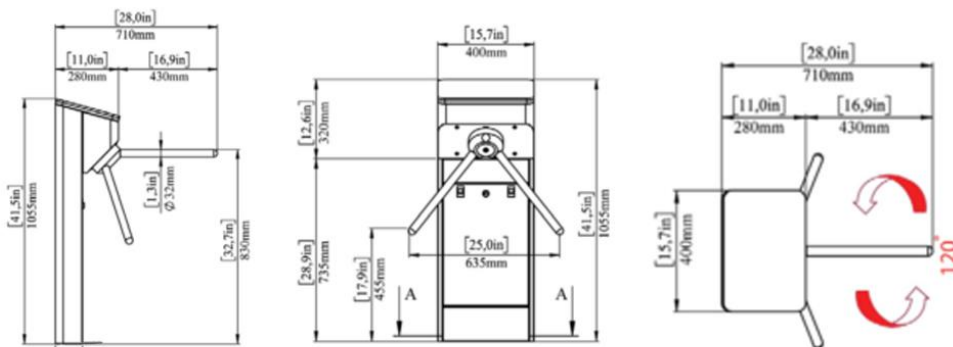

## Luxury black painting electric tripod turnstile HZ-1203

Face recognition device (panel)/DF101

Face recognition device (column)/DF102

- Display screen: 7.0 inches
- S 卐 port live detection
- Wide Dynamic Camera
- S 卐 port 5000/10000 face database
- Recognition speed: 250ms Recognition rate>97%
- S 卐 port Wigan signal output
- Communication mode TCP/IP

- Display screen: 5.0 inches
- Support live detection
- Support 5000/10000 face database
- Recognition speed: 250ms Recognition rate>97% •Support Wigan signal output
- Communication mode TCP/IP

### Product Size

### Parameters

|               |                               |
|---------------|-------------------------------|
| Material      | 1.2/2.0mm SUS304 & plexiglass |
| Size          | 1055x280x400mm                |
| Waterproof IP | IP54                          |
| Pass rate     | 30-45p/m                      |
| Pass width    | 550mm                         |
| Input voltage | AC100V~240V,50/60Hz           |
| Core          | DC24V solenoid valve          |
| Environment   | •20~+70°C                     |
| Emergency     | Auto drop for arm             |
| Input signal  | Dry contact/RS485             |