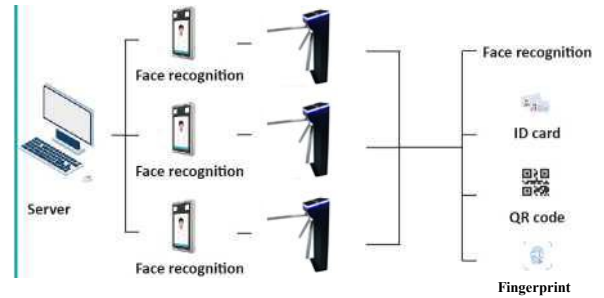

## Luxury black painting electric tripod turnstile HZ-1203

Face recognition device (panel)/DF101

Face recognition device (column)/DF102

- Display screen: 7.0 inches
- S 卐 port live detection
- Wide Dynamic Camera
- S 卐 port 5000/10000 face database
- Recognition speed: 250ms Recognition rate>97%
- S 卐 port Wigan signal output
- Communication mode TCP/IP

- Display screen: 5.0 inches
- Support live detection
- Support 5000/10000 face database
- Recognition speed: 250ms Recognition rate>97% •Support Wigan signal output
- Communication mode TCP/IP

### Parameters

|               |                               |
|---------------|-------------------------------|
| Material      | 1.2/2.0mm SUS304 & plexiglass |
| Size          | 1055x280x400mm                |
| Waterproof IP | IP54                          |
| Pass rate     | 30-45p/m                      |
| Pass width    | 550mm                         |
| Input voltage | AC100V~240V,50/60Hz           |
| Core          | DC24V solenoid valve          |
| Environment   | •20~+70°C                     |
| Emergency     | Auto drop for arm             |
| Input signal  | Dry contact/RS485             |

### Functions & Features

- Reasonable and reliable design, low noise, smooth operation and long service life;
- Auto-reposition function: After card read, passengers don't pass within regulated time period, turnstile will be locked automatically;
- Bi-direction passing or uni-direction;
- When power off, arm will be dropped automatically;
- Self-lock function: arm will be locked automatically after passenger passing;
- Standard interfaces are convenient for connection with different readers which can send relay signal;
- LED passing arrow can show direction to indicate passenger to pass.
- **RS485** interfaces can connect turnstile with computer directly .
- Stable running with little noise.