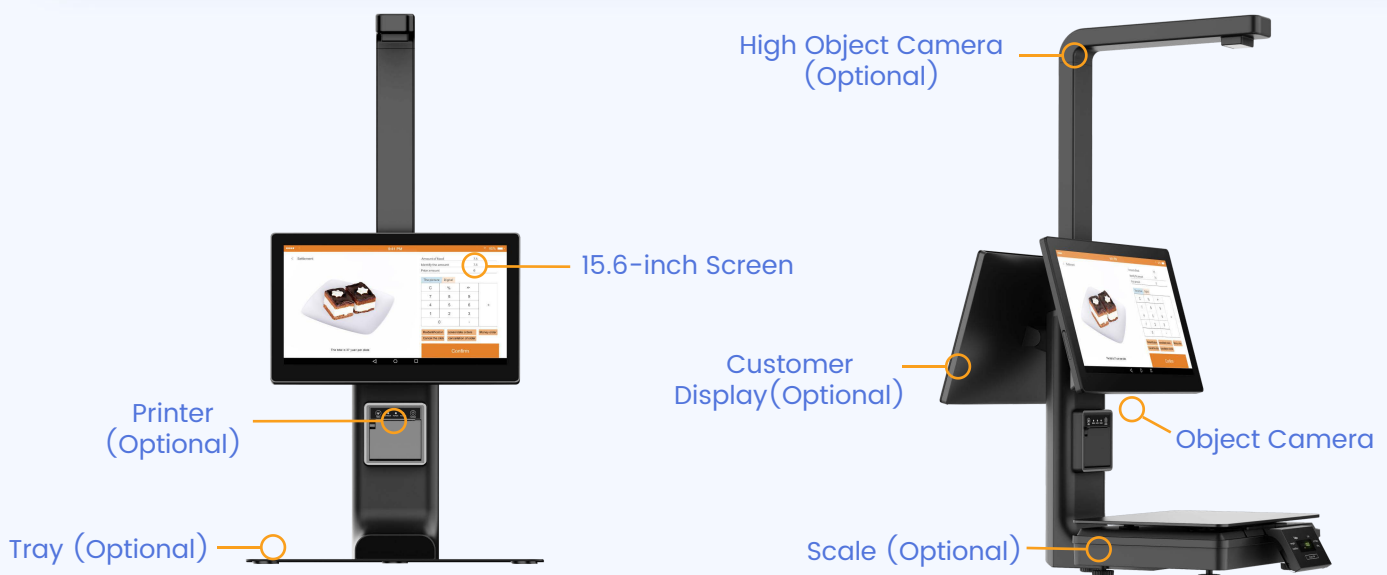

## AI Vision Checkout Terminal

Android

Octa-core

15.6-inch

Modular Design

AI Camera

Printer

Image Sensor

# C50 AI Vision Checkout Terminal

OS	(Based on Android 12)
Processor	Octa-Core 2.7GHz
Memory	6GB RAM, 128GB UFS ※ 8GB RAM, 128GB UFS ※ 4GB RAM, 64GB UFS
Display	Main Display: 15.6-inch, 1920*1080 ※ Customer Display: 15.6-inch, 1920*1080 ※ Customer Display: 10.1-inch, 1280*800
※ NFC	ISO14443 Type A/B, Mifare
※ QR Code Scanner	Support
※ Face Camera	Single-lens Camera Dual-lens Camera 3D Depth Sensing Camera
Object Camera (Scales version)	2MP, with fill light, for weighing scale version
※ Hight Object Camera	5MP, with fill light, for dish identification tray version
※ Printer	Paper width 58mm, Φ50mm, Receipt printer ※ Label printer
※ Tray	Support
※ Scales	Maximum weighing: 15kg, Division value: 2g high precision
Communications	WiFi/Bluetooth/Ethernet ※ LTE/WCDMA/GPRS
Audio	Digital Audio Speaker ※ Microphone
Peripheral Ports	4 USB, 1 Micro USB, 1 RJ45
Power Supply	12V/3A
Others	1 Power Key
Dimensions (mm)	460(L)*583(W)*853(H) 345(L)*516.5(W)*860.5(H)
Environmental	Operating temperature: -5°C ~ 45°C Storage temperature: -25°C ~ 60°C
※ MDM	Mobile Device Management
Certification	CE